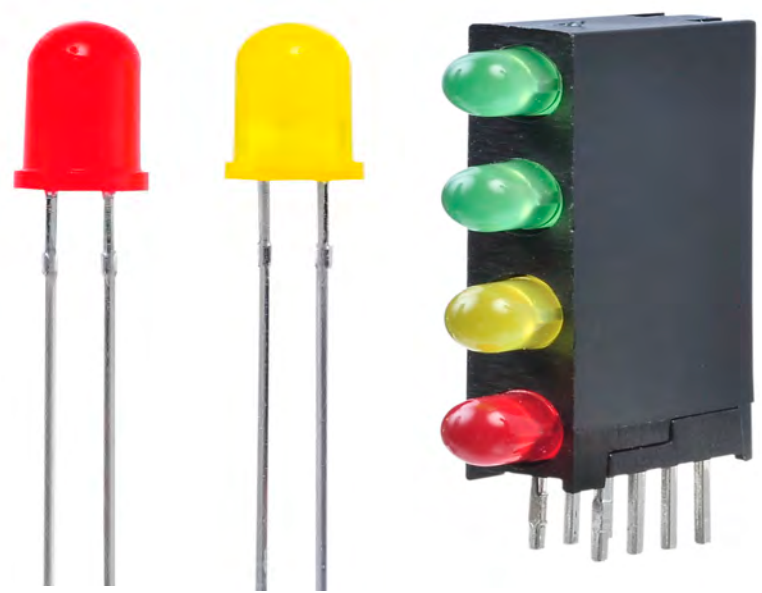

Products Category

LED

Lamp/ With Holder

SMD

IR/ Receiver

DISPLAY

7-Segment

LED Array

Dot Matrix

PLCC

3020

3528

3535+Lens

: , & 5050 : , &

NEW

89 &