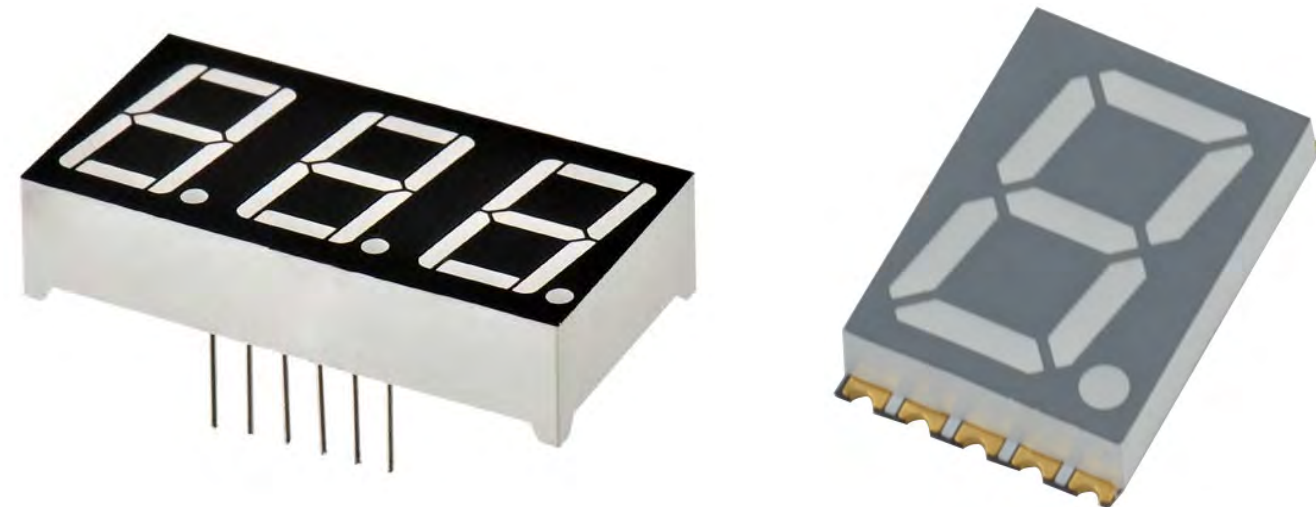

Products Category

LED

Lamp/ With Holder

SMD

IR/ Receiver

DISPLAY

7-Segment

LED Array

Dot Matrix

PLCC

3020

3528

3535+Lens

: , & 5050 : , &

NEW

89 &